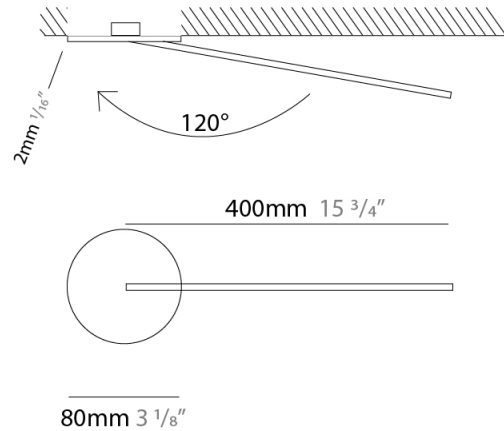

GENERAL

Series: Spillo
 Subseries: Spillo 1 Rod
 Brand: Icone
 Division: Design
 Mounting Type: Recessed
 Mounting Location: Wall
 Subcategory: Ambient

PHYSICAL

Shape: Rectangle
 Width (mm): 33
 Width (in): 1 ⁵/₁₆
 Height (mm): 826
 Height (in): 32 ¹/₂
 Min. Recessing Depth (mm): 30
 Min. Recessing Depth (in): 1 ³/₁₆
 Light Distribution: Adjustable
[Fixture Finish: WHI / BLK / CHR / BGD](#)
 Fixture Material: Brass

LED

Color Temperature (°K): 2700 / 3000
 Nominal Lumen (lm): 440
 CRI: >90 CRI
 Lamp Life (hrs): 50000

OPTICAL

Adjustability: Tilt 120°

RATINGS AND CERTIFICATIONS

Certified By: Certified for North American Standards
 IP rating: IP20