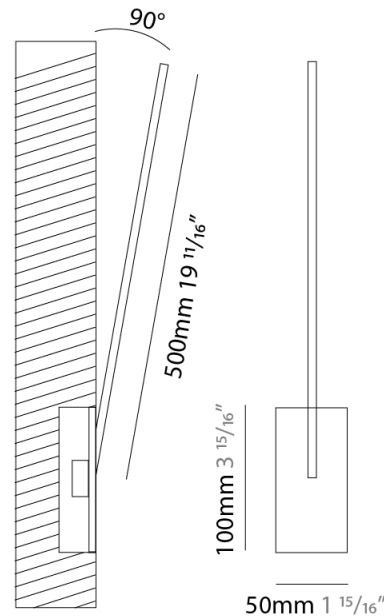

PROJECT	_____
TYPE	_____
SPECIFIER	_____
QUANTITY	_____
DATE	_____

SPILLO 1 ROD RECESSED

D46015- _____ - _____
base number   Color   Finish
                         Temperature   Options

1. To build a product code in our configurator select the specify button on the base model # product page
2. To build a manual product code on this datasheet choose from the options listed below in blue font and add the suffix to the base model #

GENERAL

Series: Spillo
Subseries: Spillo 1 Rod
Brand: Icone
Division: Design
Mounting Type: Recessed
Mounting Location: Wall
Subcategory: Ambient

PHYSICAL

Shape: Rectangle
Width (mm): 50
Width (in): 1 15/16
Height (mm): 500
Height (in): 19 11/16
Light Distribution: Adjustable
Fixture Finish: WHI / BLK / CHR / BGD
Fixture Material: Brass

ELECTRICAL

Lamp Type: LED
Total Output Wattage (W): 6.6
Dimming: 0-10V Dimming
Driver Included: No
Driver Location: Remote
Driver Type: Constant Voltage - 120Vac
Driver Class: Class 2
Input Voltage (V): 120
Output Voltage (V): 12
Upon Request: (Not included, see components) 0-10Vdc dimming / 277Vac

LED

Color Temperature (°K): 2700 / 3000
Nominal Lumen (lm): 550
CRI: >90 CRI
Lamp Life (hrs): 50000

OPTICAL

Adjustability: Tilt 120°

RATINGS AND CERTIFICATIONS

Certified By: Certified for North American Standards
IP rating: IP20