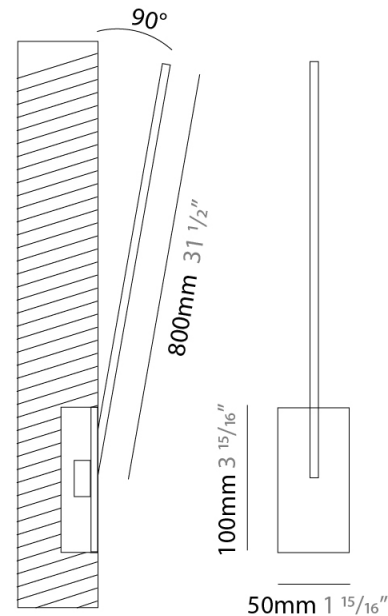

PROJECT	_____
TYPE	_____
SPECIFIER	_____
QUANTITY	_____
DATE	_____

SPILLO 1 ROD RECESSED

D46018- _____ - _____
base number   Color   Finish
                         Temperature   Options

1. To build a product code in our configurator select the specify button on the base model # product page
2. To build a manual product code on this datasheet choose from the options listed below in blue font and add the suffix to the base model #

GENERAL

Series: Spillo
Subseries: Spillo 1 Rod
Brand: Icone
Division: Design
Mounting Type: Recessed
Mounting Location: Wall
Subcategory: Ambient

PHYSICAL

Shape: Rectangle
Width (mm): 50
Width (in): 1 15/16
Height (mm): 800
Height (in): 31 1/2
Light Distribution: Adjustable
Fixture Finish: WHI / BLK / CHR / BGD
Fixture Material: Brass

ELECTRICAL

Lamp Type: LED
Total Output Wattage (W): 10.56
Dimming: 0-10V Dimming
Driver Included: No
Driver Location: Remote
Driver Type: Constant Voltage - 120Vac
Driver Class: Class 2
Input Voltage (V): 120
Output Voltage (V): 12
Upon Request: (Not included, see components) 0-10Vdc dimming / 277Vac

LED

Color Temperature (°K): 2700 / 3000
Nominal Lumen (lm): 880
CRI: >90 CRI
Lamp Life (hrs): 50000

OPTICAL

Adjustability: Tilt 120°

RATINGS AND CERTIFICATIONS

Certified By: Certified for North American Standards
IP rating: IP20