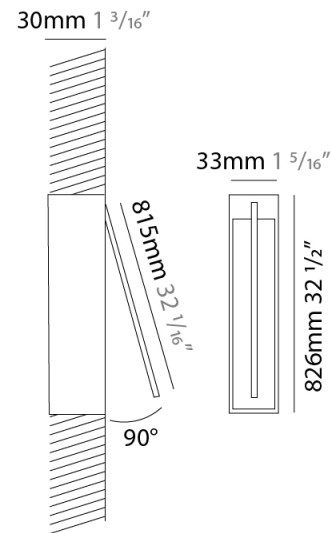

GENERAL

Series: Spillo
 Subseries: Spillo 1 Rod
 Brand: Icone
 Division: Design
 Mounting Type: Recessed
 Mounting Location: Wall
 Subcategory: Ambient

PHYSICAL

Shape: Rectangle
 Width (mm): 33
 Width (in): 1 ⁵/₁₆
 Height (mm): 426
 Height (in): 16 ³/₄
 Min. Recessing Depth (mm): 30
 Min. Recessing Depth (in): 1 ³/₁₆
 Light Distribution: Adjustable
[Fixture Finish: WHI / BLK / CHR / BGD](#)
 Fixture Material: Brass

GENERAL

Series: Spillo
 Subseries: Spillo 1 Rod
 Brand: Icone
 Division: Design
 Mounting Type: Recessed
 Mounting Location: Wall
 Subcategory: Ambient

PHYSICAL

Shape: Rectangle
 Width (mm): 33
 Width (in): 1 ⁵/₁₆
 Height (mm): 626
 Height (in): 24 ⁵/₈
 Min. Recessing Depth (mm): 30
 Min. Recessing Depth (in): 1 ³/₁₆
 Light Distribution: Adjustable
 Fixture Finish: WHI / BLK / CHR / BGD
 Fixture Material: Brass

GENERAL

Series: Spillo
 Subseries: Spillo 1 Rod
 Brand: Icone
 Division: Design
 Mounting Type: Recessed
 Mounting Location: Wall
 Subcategory: Ambient

PHYSICAL

Shape: Rectangle
 Width (mm): 33
 Width (in): 1 ⁵/₁₆
 Height (mm): 826
 Height (in): 32 ¹/₂
 Min. Recessing Depth (mm): 30
 Min. Recessing Depth (in): 1 ³/₁₆
 Light Distribution: Adjustable
[Fixture Finish: WHI / BLK / CHR / BGD](#)
 Fixture Material: Brass

LED

[Color Temperature \(°K\): 2700 / 3000](#)
 Nominal Lumen (lm): 880
 CRI: >90 CRI
 Lamp Life (hrs): 50000

OPTICAL

Adjustability: Tilt 120°

RATINGS AND CERTIFICATIONS

Certified By: Certified for North American Standards
 IP rating: IP20