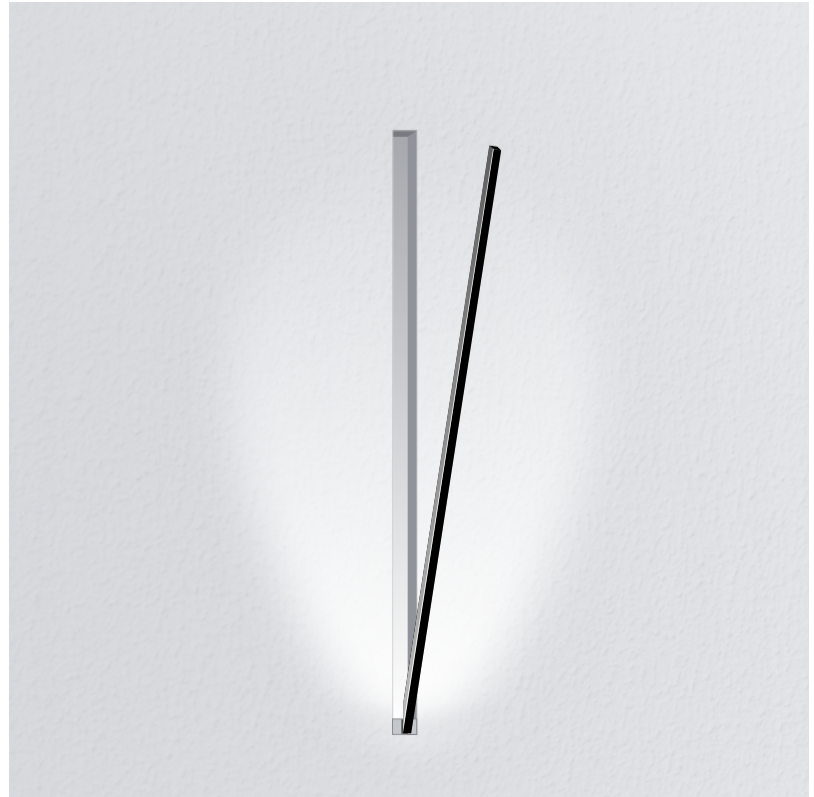

PROJECT
TYPE
SPECIFIER
QUANTITY
DATE

SPILLO 1 ROD RECESSED

D46009- -
base number   Color   Finish
                          Temperature   Options

1. To build a product code in our configurator select the specify button on the base model # product page
2. To build a manual product code on this datasheet choose from the options listed below in blue font and add the suffix to the base model #

GENERAL

Series: Spillo
Subseries: Spillo 1 Rod
Brand: Icone
Division: Design
Mounting Type: Recessed
Mounting Location: Wall
Subcategory: Ambient

PHYSICAL

Shape: Rectangle
Width (mm): 33
Width (in): 1 ⁵/₁₆
Height (mm): 826
Height (in): 32 ¹/₂
Min. Recessing Depth (mm): 30
Min. Recessing Depth (in): 1 ³/₁₆
Light Distribution: Adjustable
[Fixture Finish: WHI / BLK / CHR / BGD](#)
Fixture Material: Brass

ELECTRICAL

Lamp Type: LED
Total Output Wattage (W): 10.56
Dimming: 0-10V Dimming
Driver Included: No
Driver Location: Remote
Driver Type: Constant Voltage - 120Vac
Driver Class: Class 2
Input Voltage (V): 120
Output Voltage (V): 12
Upon Request: (Not included, see components) 0-10Vdc dimming / 277Vac

LED

[Color Temperature (°K): 2700 / 3000](#)
Nominal Lumen (lm): 880
CRI: >90 CRI
Lamp Life (hrs): 50000

OPTICAL

Adjustability: Tilt 120°

RATINGS AND CERTIFICATIONS

Certified By: Certified for North American Standards
IP rating: IP20