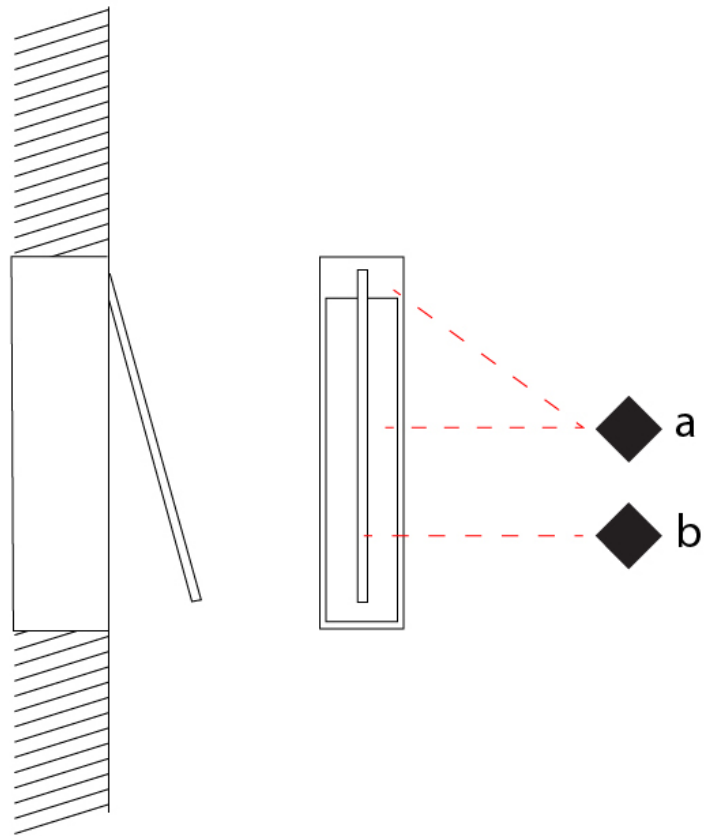

SPILO 1 ROD RECESSED

D46006-

PROJECT _____

TYPE _____

SPECIFIER _____

QUANTITY _____

DATE _____

D