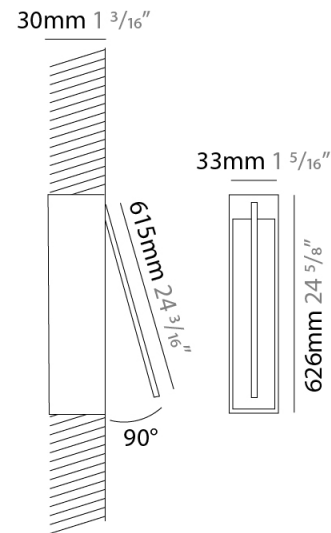

PROJECT
TYPE
SPECIFIER
QUANTITY
DATE

SPILLO 1 ROD RECESSED

D46008- -

base number   Color   Finish
Temperature   Options

1. To build a product code in our configurator select the specify button on the base model # product page
2. To build a manual product code on this datasheet choose from the options listed below in blue font and add the suffix to the base model #

GENERAL

Series: Spillo
Subseries: Spillo 1 Rod
Brand: Icone
Division: Design
Mounting Type: Recessed
Mounting Location: Wall
Subcategory: Ambient

PHYSICAL

Shape: Rectangle
Width (mm): 33
Width (in): 1 ⁵/₁₆
Height (mm): 626
Height (in): 24 ⁵/₈
Min. Recessing Depth (mm): 30
Min. Recessing Depth (in): 1 ³/₁₆
Light Distribution: Adjustable
Fixture Finish: WHI / BLK / CHR / BGD
Fixture Material: Brass

ELECTRICAL

Lamp Type: LED
Total Output Wattage (W): 7.92
Dimming: 0-10V Dimming
Driver Included: No
Driver Location: Remote
Driver Type: Constant Voltage - 120Vac
Driver Class: Class 2
Input Voltage (V): 120
Output Voltage (V): 12
Upon Request: (Not included, see components) 0-10Vdc dimming / 277Vac

LED

Color Temperature (°K): 2700 / 3000
Nominal Lumen (lm): 660
CRI: >90 CRI
Lamp Life (hrs): 50000

OPTICAL

Adjustability: Tilt 120°

RATINGS AND CERTIFICATIONS

Certified By: Certified for North American Standards
IP rating: IP20