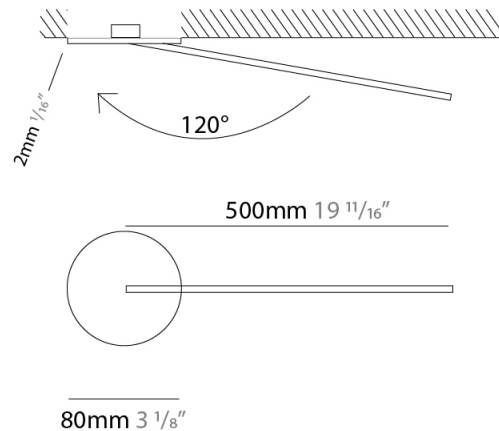

PROJECT	_____
TYPE	_____
SPECIFIER	_____
QUANTITY	_____
DATE	_____

SPILLO 1 ROD RECESSED

D46023- _____ - _____
base number   Color   Finish
                         Temperature   Options

1. To build a product code in our configurator select the specify button on the base model # product page
2. To build a manual product code on this datasheet choose from the options listed below in blue font and add the suffix to the base model #

GENERAL

Series: Spillo
Subseries: Spillo 1 Rod
Brand: Icone
Division: Design
Mounting Type: Recessed
Mounting Location: Wall
Subcategory: Ambient

PHYSICAL

Shape: Rectangle
Width (mm): 50
Width (in): 1 15/16
Height (mm): 500
Height (in): 19 11/16
Light Distribution: Adjustable
Fixture Finish: WHI / BLK / CHR / BGD
Fixture Material: Brass

ELECTRICAL

Lamp Type: LED
Total Output Wattage (W): 6.6
Dimming: 0-10V Dimming
Driver Included: No
Driver Location: Remote
Driver Type: Constant Voltage - 120Vac
Driver Class: Class 2
Input Voltage (V): 120
Output Voltage (V): 12
Upon Request: (Not included, see components) 0-10Vdc dimming / 277Vac

LED

Color Temperature (°K): 2700 / 3000
Nominal Lumen (lm): 550
CRI: >90 CRI
Lamp Life (hrs): 50000

OPTICAL

Adjustability: Tilt 120°

RATINGS AND CERTIFICATIONS

Certified By: Certified for North American Standards
IP rating: IP20