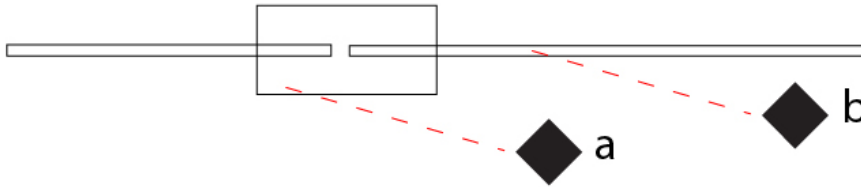

SPILLO 2 ROD RECESSED

D46030-

PROJECT	_____
TYPE	_____
SPECIFIER	_____
QUANTITY	_____
DATE	_____

D