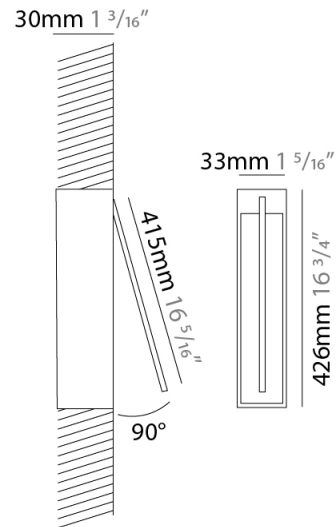

SPILLO 1 ROD RECESSED

D46006- -

base number
Color   Finish
Temperature   Options

1. To build a product code in our configurator select the specify button on the base model # product page
2. To build a manual product code on this datasheet choose from the options listed below in blue font and add the suffix to the base model #

GENERAL

Series: Spillo
Subseries: Spillo 1 Rod
Brand: Icone
Division: Design
Mounting Type: Recessed
Mounting Location: Wall
Subcategory: Ambient

PHYSICAL

Shape: Rectangle
Width (mm): 33
Width (in): 1 ⁵/₁₆
Height (mm): 426
Height (in): 16 ³/₄
Min. Recessing Depth (mm): 30
Min. Recessing Depth (in): 1 ³/₁₆
Light Distribution: Adjustable
[Fixture Finish: WHI / BLK / CHR / BGD](#)
Fixture Material: Brass

ELECTRICAL

Lamp Type: LED
Total Output Wattage (W): 4.8
Dimming: 0-10V Dimming
Driver Included: No
Driver Location: Remote
Driver Type: Constant Voltage - 120Vac
Driver Class: Class 2
Input Voltage (V): 120
Output Voltage (V): 12
Upon Request: (Not included, see components) 0-10Vdc dimming / 277Vac

LED

[Color Temperature (°K): 2700 / 3000](#)
Nominal Lumen (lm): 440
CRI: >90 CRI
Lamp Life (hrs): 50000

OPTICAL

Adjustability: Tilt 120°

RATINGS AND CERTIFICATIONS

Certified By: Certified for North American Standards
IP rating: IP20

PROJECT
TYPE
SPECIFIER
QUANTITY
DATE